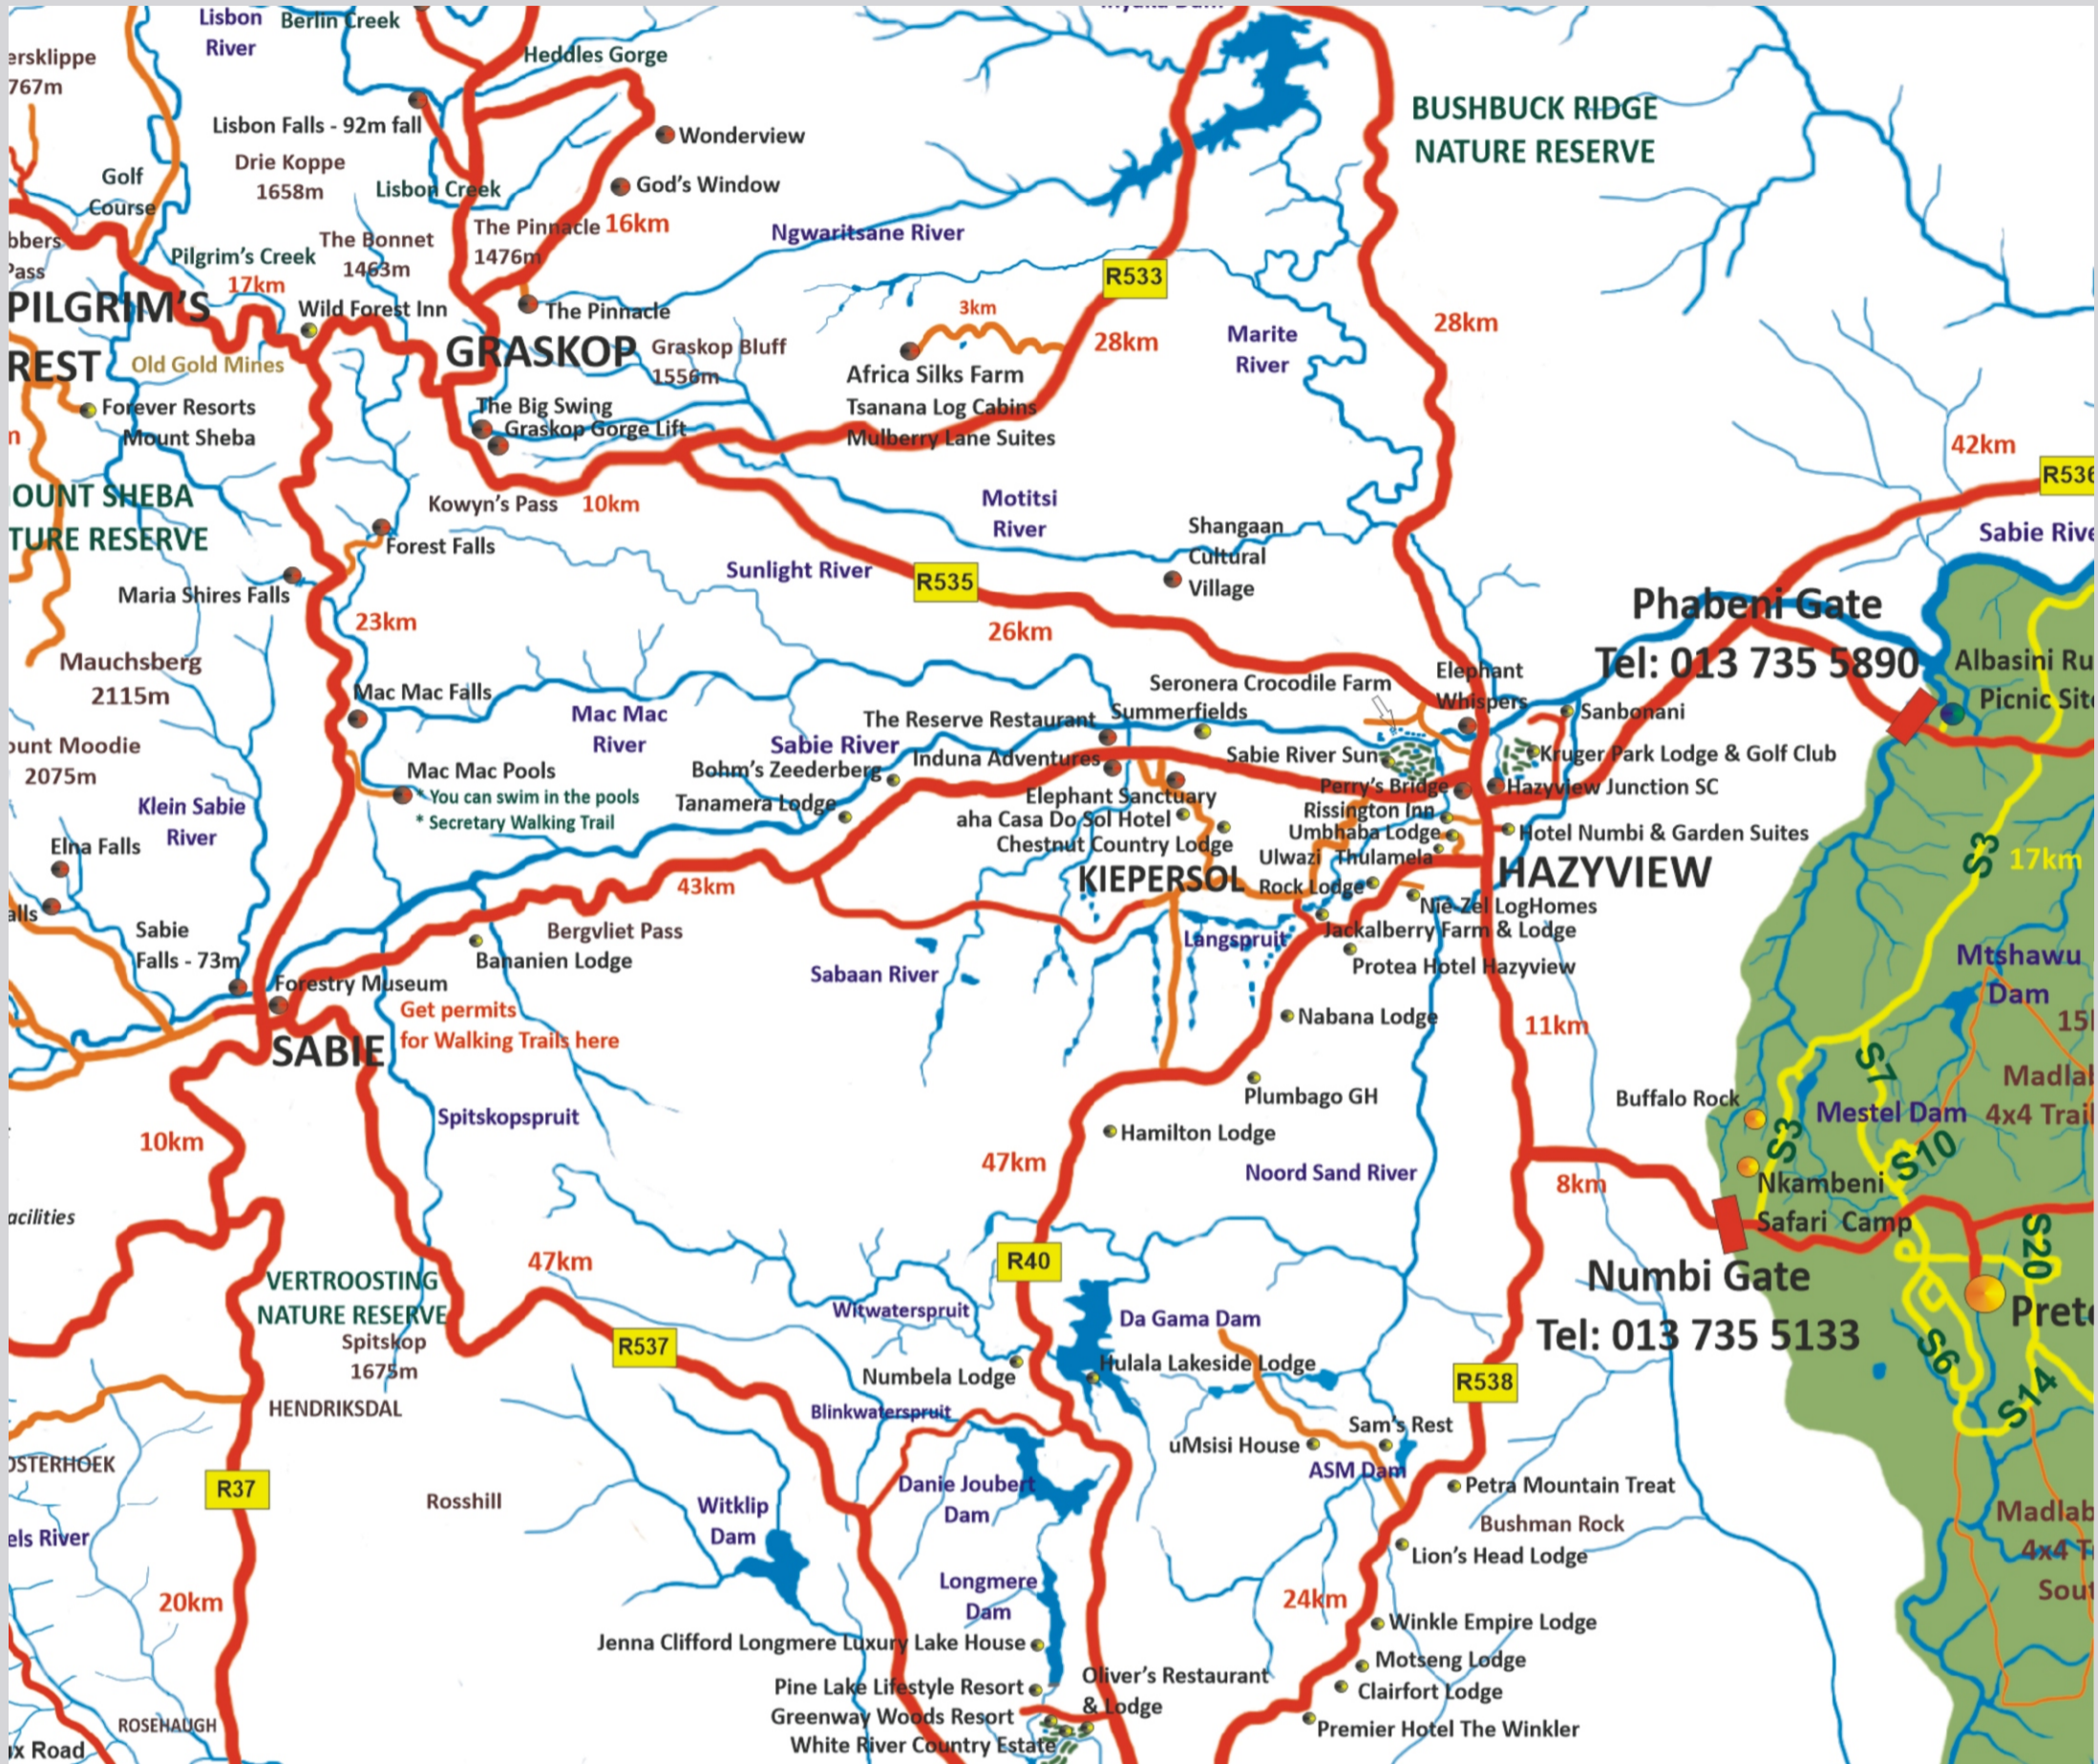

# Hazyview Map 2020

Airlink connects you to Hoedspruit with direct flights from Johannesburg and Cape Town.

Airlink connects you Skukuza Airport with direct flights from Johannesburg, Nelspruit & Cape Town.

Airlink connects you to Nelspruit KMIA with direct flights from Johannesburg, Cape Town, Durban, Skukuza and Livingstone.

Airlink links you to various Bush Lodge destinations.

[www.flyairlink.com](http://www.flyairlink.com)